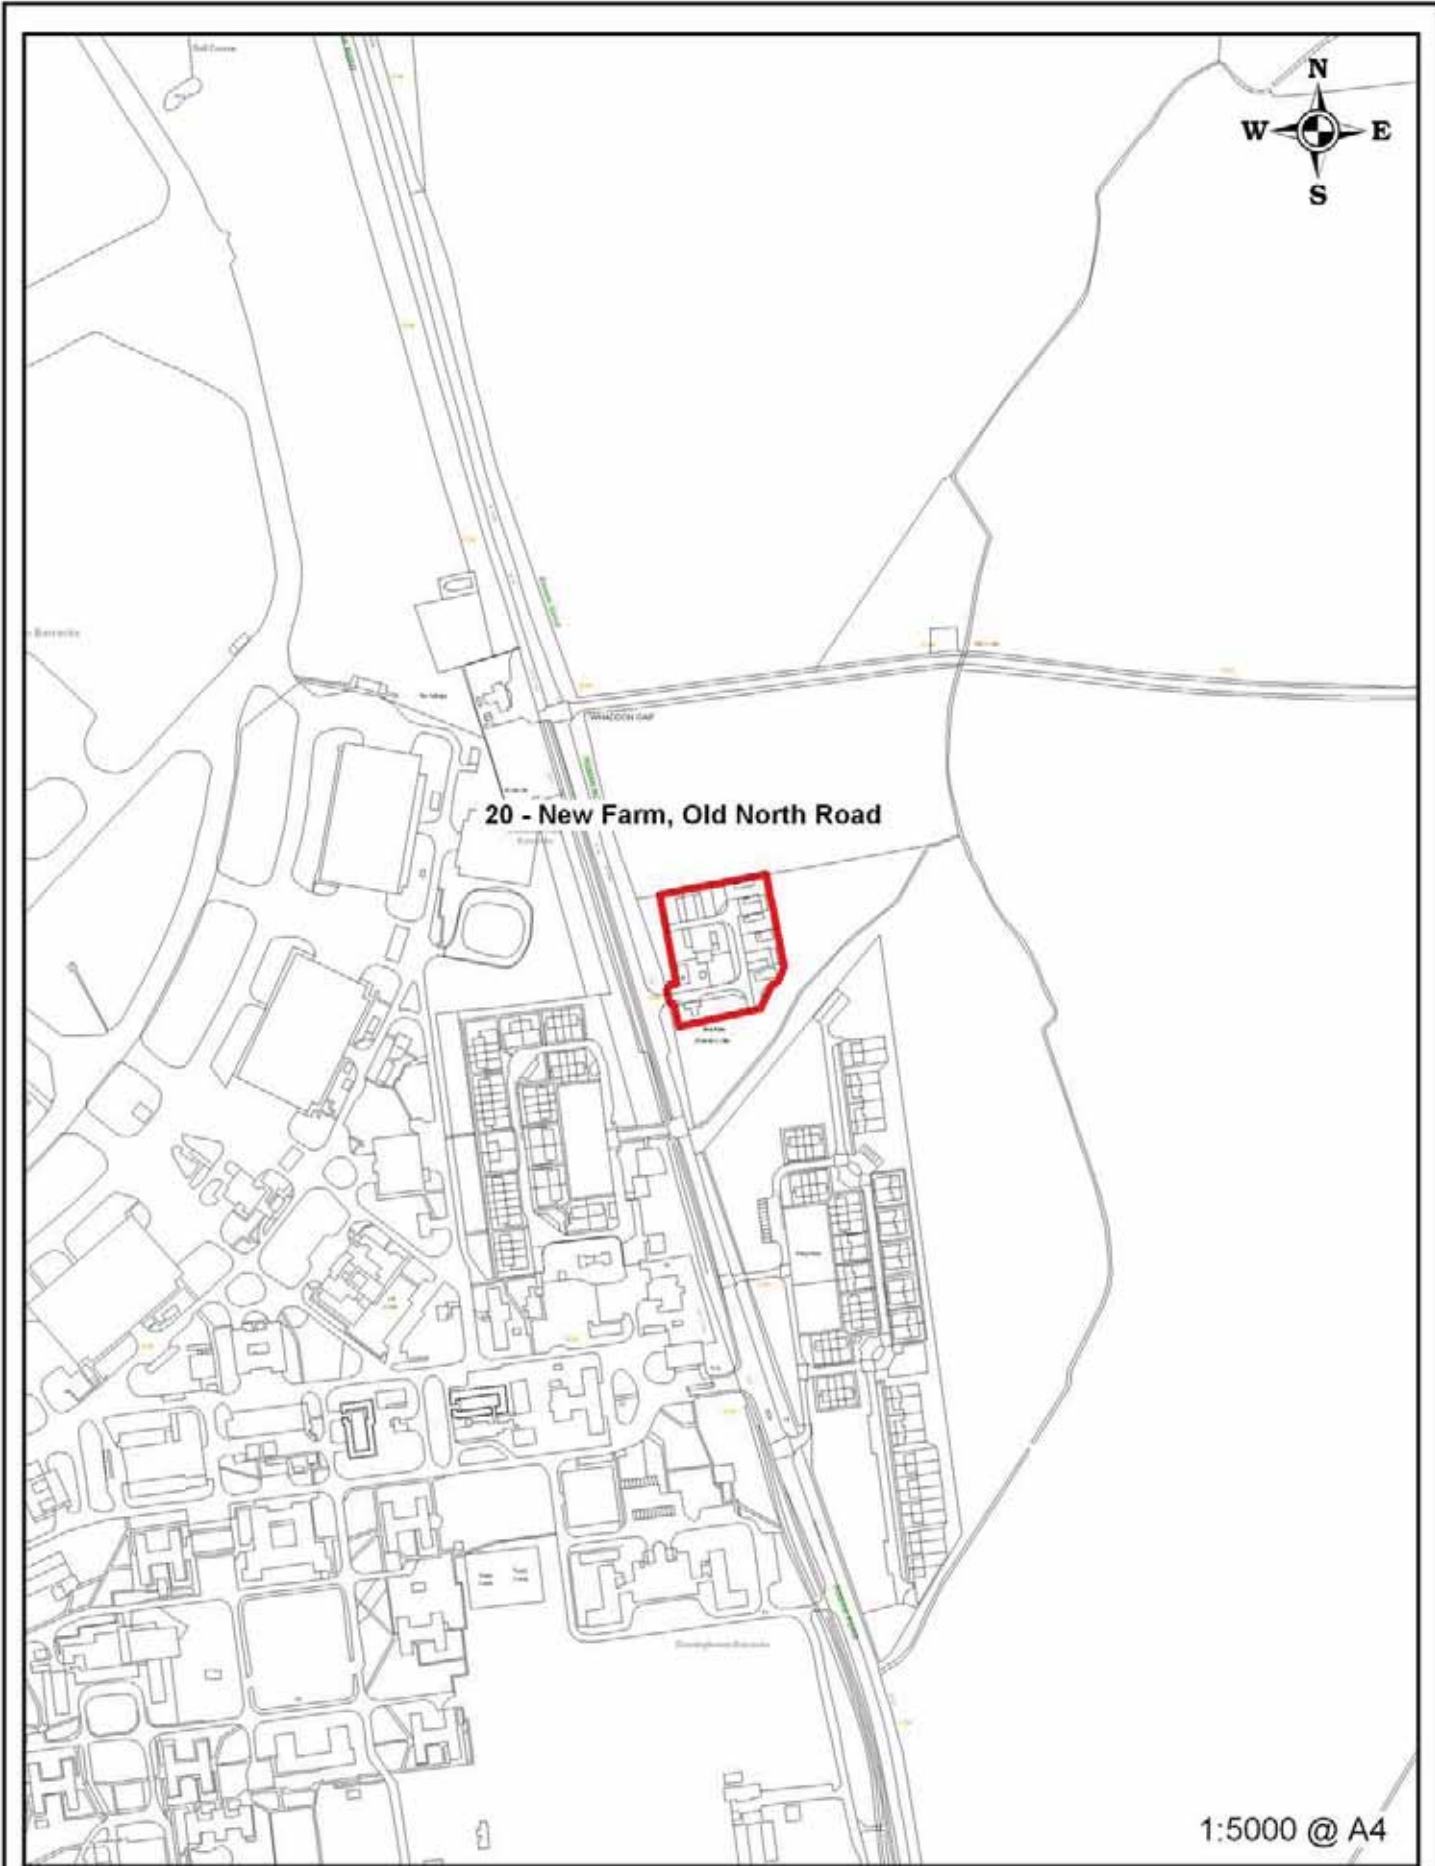

Whaddon Location Map