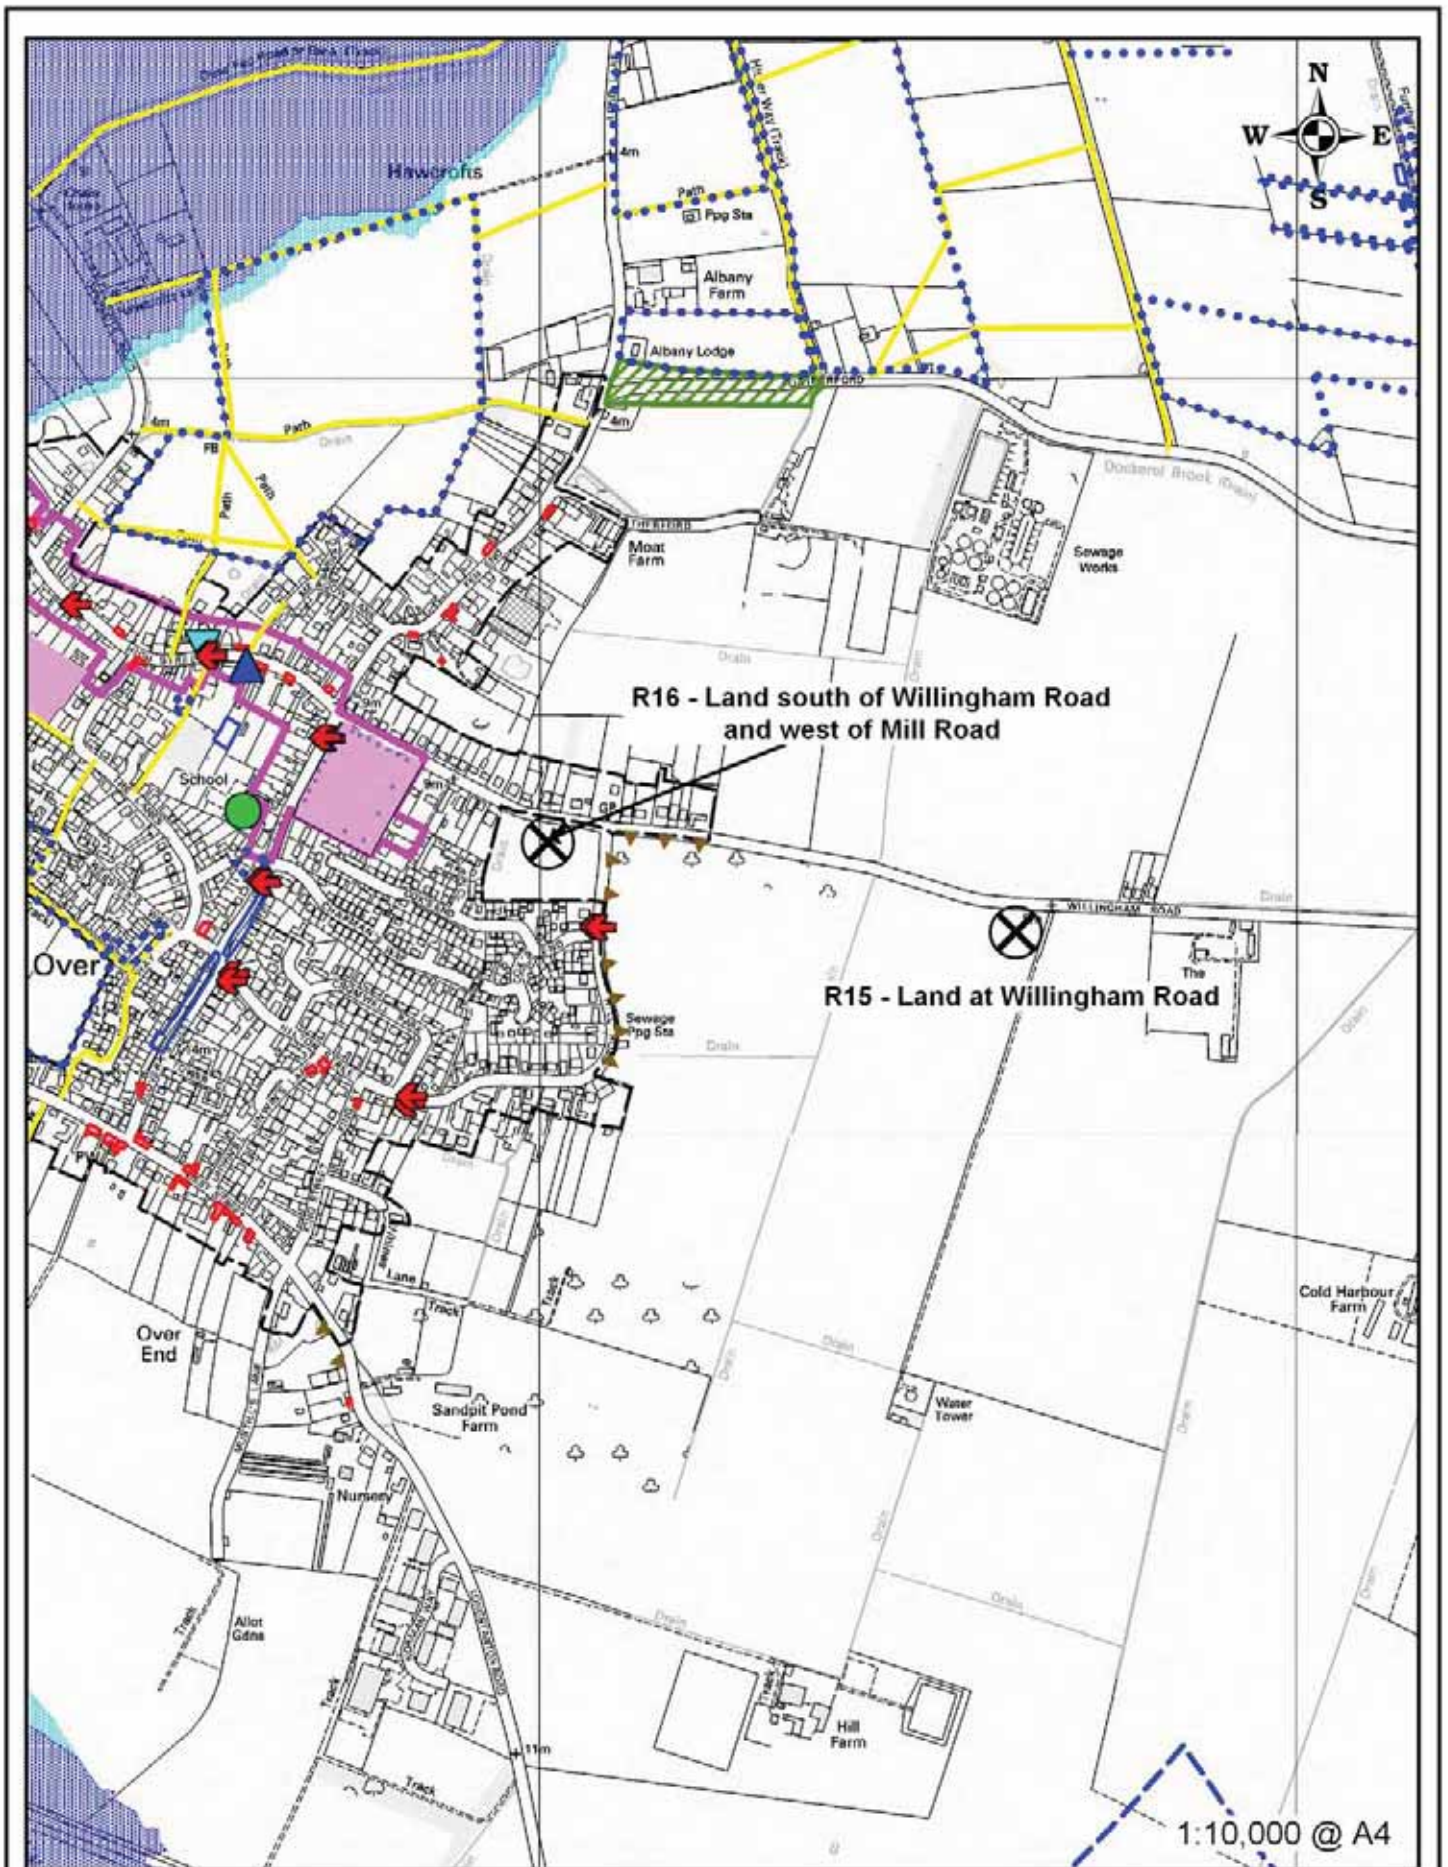

21 - Blackwell Caravan Site, Mere Way

1:5000 @ A4

Milton Location Map

Reproduced from the Ordnance Survey Mapping with the permission of the Controller of Her Majesty's Stationery Office © Crown Copyright. Unauthorised reproduction infringes Crown Copyright and may lead to prosecution or civil proceedings. OS/CN Licence 100022018 (2020)

21 - Blackwell Caravan Site, Mere Way

1:5000 @ A4

Milton Constraints Map

Reproduced from the Ordnance Survey Mapping with the permission of the Controller of Her Majesty's Stationery Office © Crown Copyright. Unauthorised reproduction infringes Crown Copyright and may lead to prosecution or civil proceedings. SCDC License 100022600 (2009)

Over Location Map

Reproduced from the Ordnance Survey Mapping with the permission of the Controller of Her Majesty's Stationery Office © Crown Copyright. Unauthorised reproduction infringes Crown Copyright and may lead to prosecution or civil proceedings. SICDC License 10002650 (2009)

19 - Rose & Crown Road

1:5000 @ A4

Swavesey Location Map

Reproduced from the Ordnance Survey Mapping with the permission of the Controller of Her Majesty's Stationery Office © Crown Copyright. Unauthorised reproduction infringes Crown Copyright and may lead to prosecution or civil proceedings. OS/CN Licence 100022018/12000