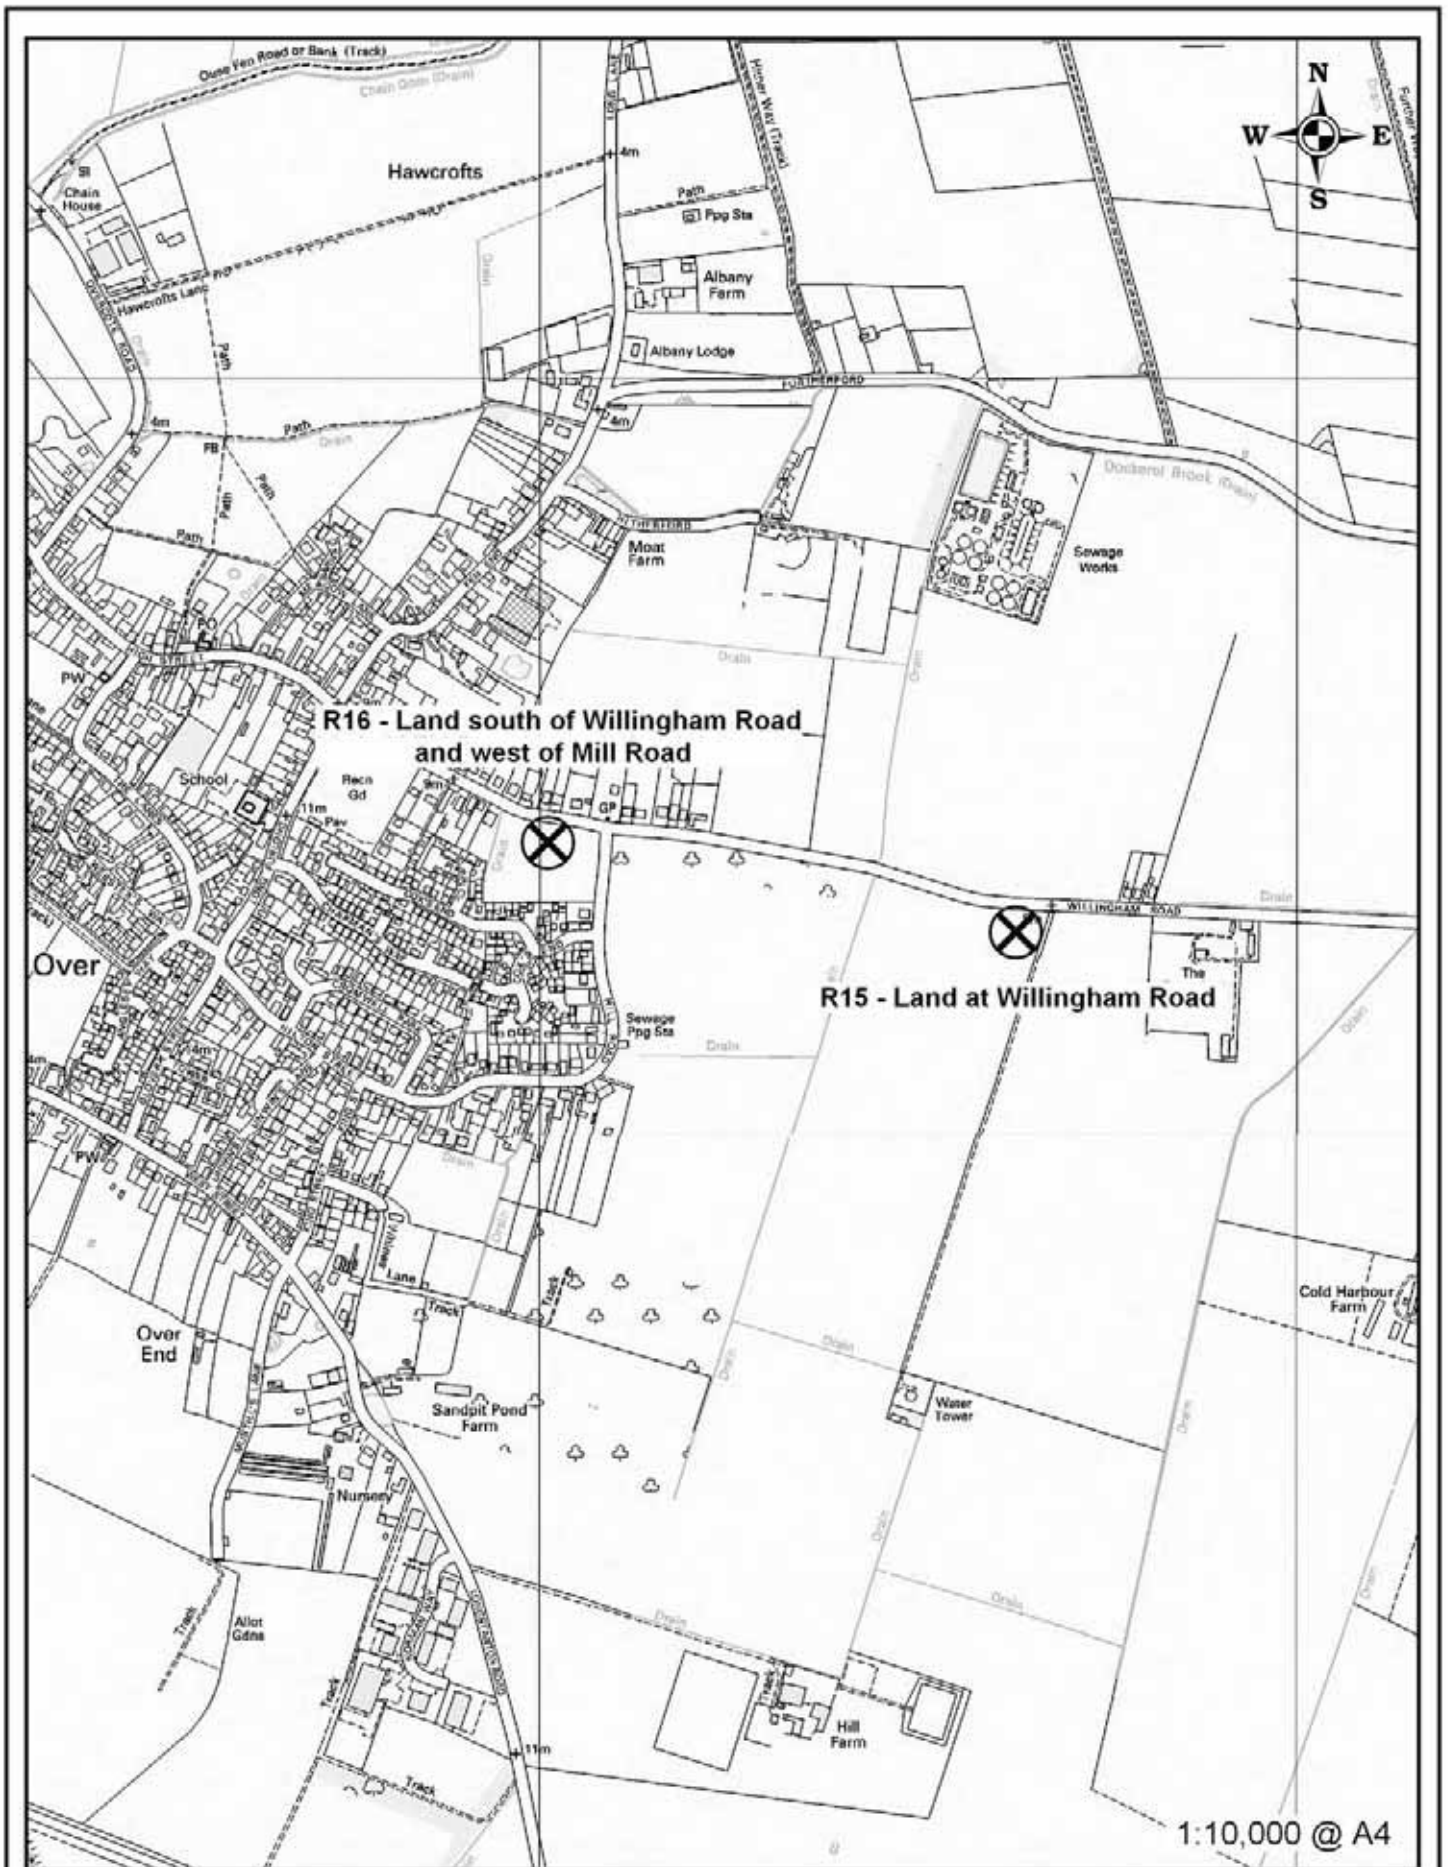

21 - Blackwell Caravan Site, Mere Way

1:5000 @ A4

Milton Location Map

Reproduced from the Ordnance Survey Mapping with the permission of the Controller of Her Majesty's Stationery Office © Crown Copyright. Unauthorised reproduction infringes Crown Copyright and may lead to prosecution or civil proceedings. OS/CN Licence 100022018 (2020)

21 - Blackwell Caravan Site, Mere Way

1:5000 @ A4

Milton Constraints Map

Reproduced from the Ordnance Survey Mapping with the permission of the Controller of Her Majesty's Stationery Office © Crown Copyright. Unauthorised reproduction infringes Crown Copyright and may lead to prosecution or civil proceedings. SCDC License 100022600 (2009)

Over Location Map

Reproduced from the Ordnance Survey Mapping with the permission of the Controller of Her Majesty's Stationery Office © Crown Copyright. Unauthorised reproduction infringes Crown Copyright and may lead to prosecution or civil proceedings. SICDC License 10002650 (2009)

19 - Rose & Crown Road

1:5000 @ A4

Swavesey Location Map

Reproduced from the Ordnance Survey Mapping with the permission of the Controller of Her Majesty's Stationery Office © Crown Copyright. Unauthorised reproduction infringes Crown Copyright and may lead to prosecution or civil proceedings. OS/CN Licence 100022018/12000