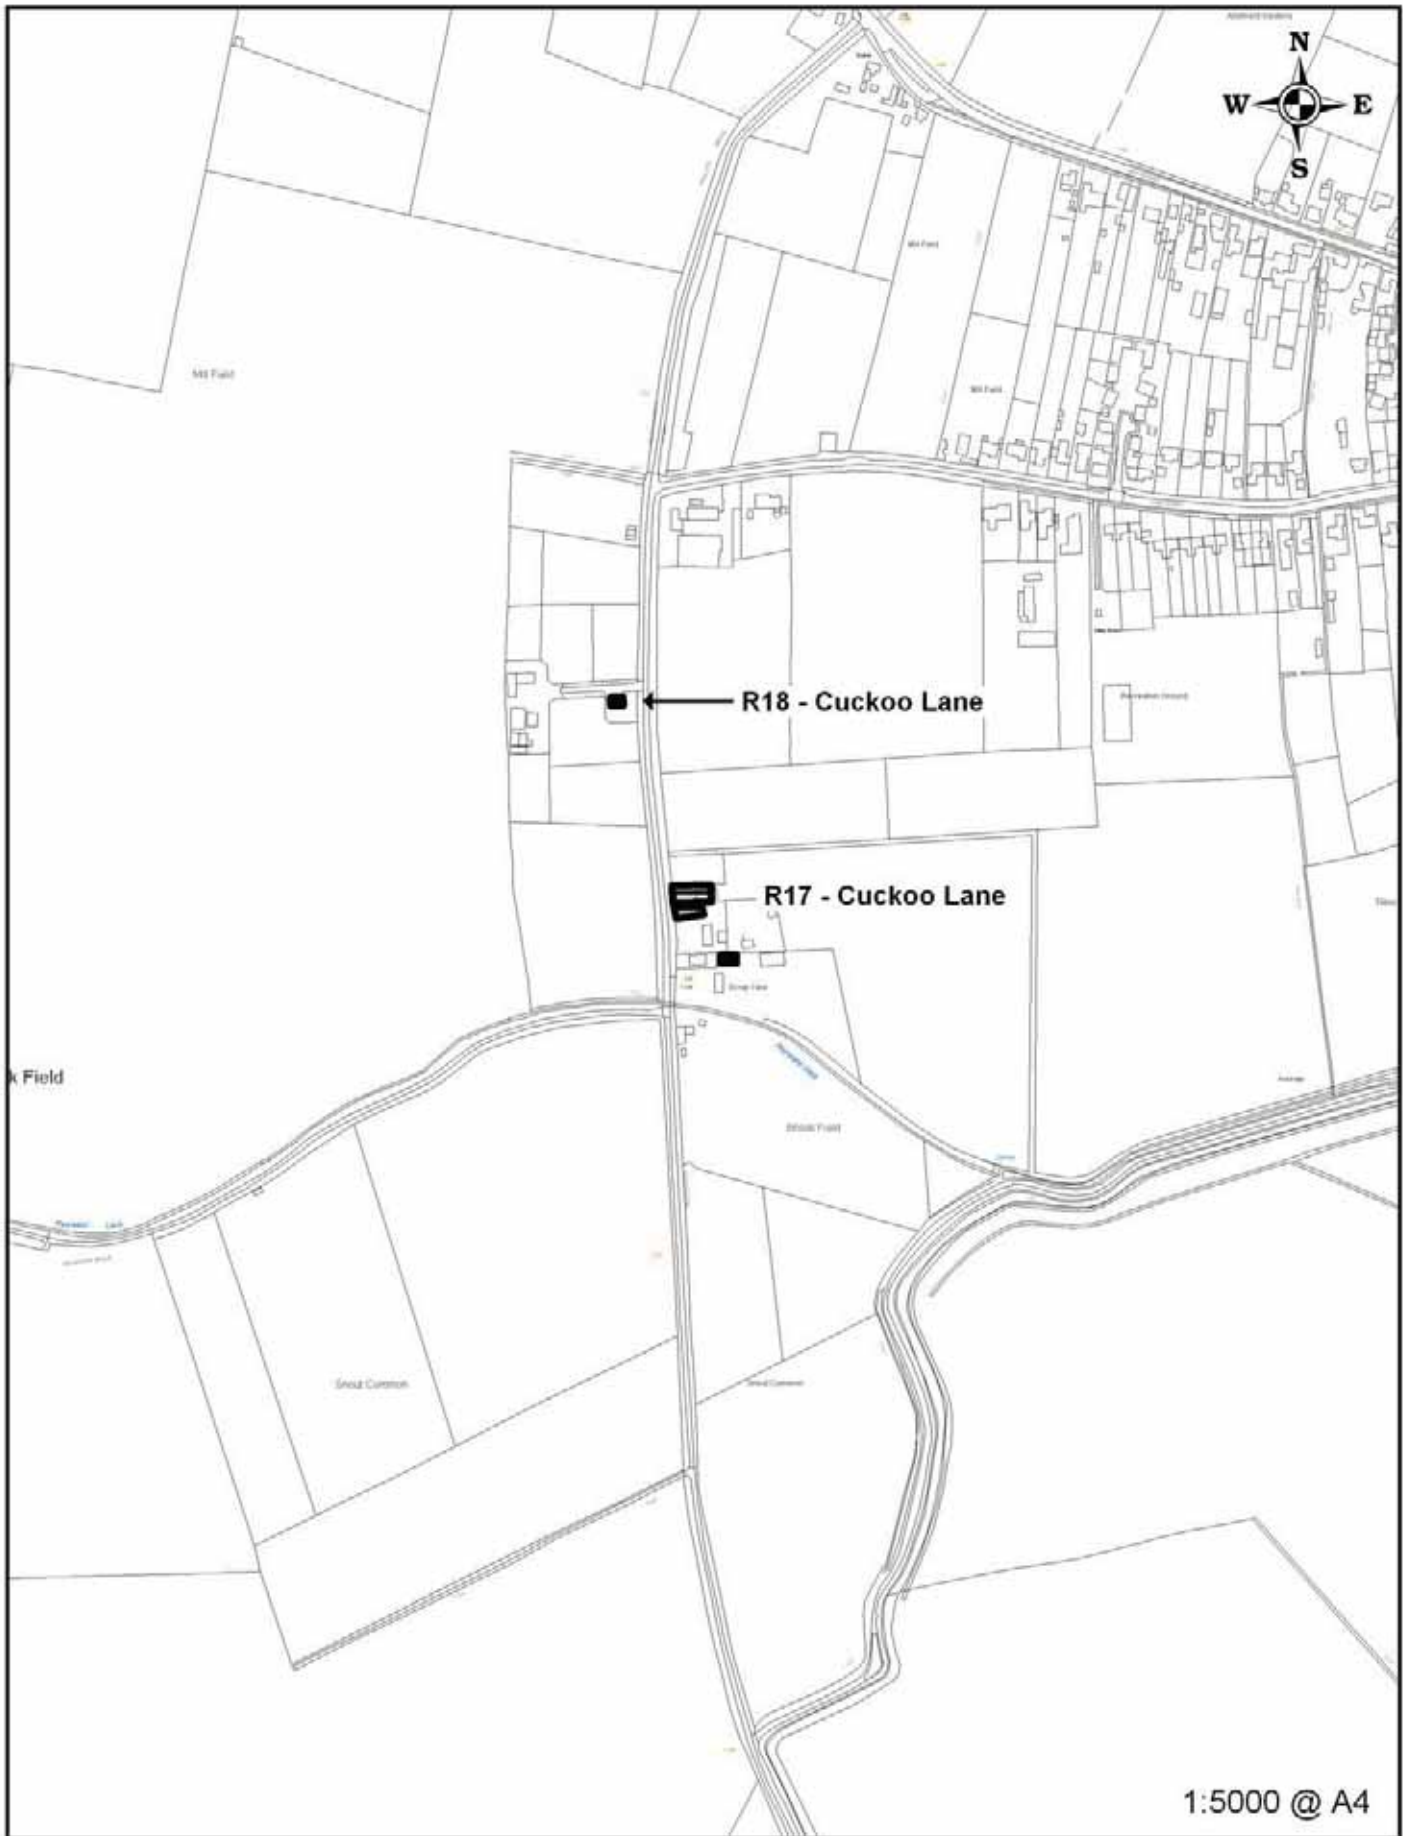

19 - Rose & Crown Road

1:5000 @ A4

Swavesey Location Map

Reproduced from the Ordnance Survey Mapping with the permission of the Controller of Her Majesty's Stationery Office © Crown Copyright. Unauthorised reproduction infringes Crown Copyright and may lead to prosecution or civil proceedings. OS/CN Licence 100022018/12000

19 - Rose & Crown Road

1:5000 @ A4

Swavesey Constraints Map

Reproduced from the Ordnance Survey Mapping with the permission of the Controller of Her Majesty's Stationery Office © Crown Copyright. Unauthorised reproduction infringes Crown Copyright and may lead to prosecution or civil proceedings. SDCDC Licence 100022000 (2009)

R18 - Cuckoo Lane

R17 - Cuckoo Lane

1:5000 @ A4

Rampton Location Map

Reproduced from the Ordnance Survey Mapping with the permission of the Controller of Her Majesty's Stationery Office © Crown Copyright. Unauthorised reproduction infringes Crown Copyright and may lead to prosecution or civil proceedings. SDCDC Licence 100022000 (2009)

Whaddon Constraints Map