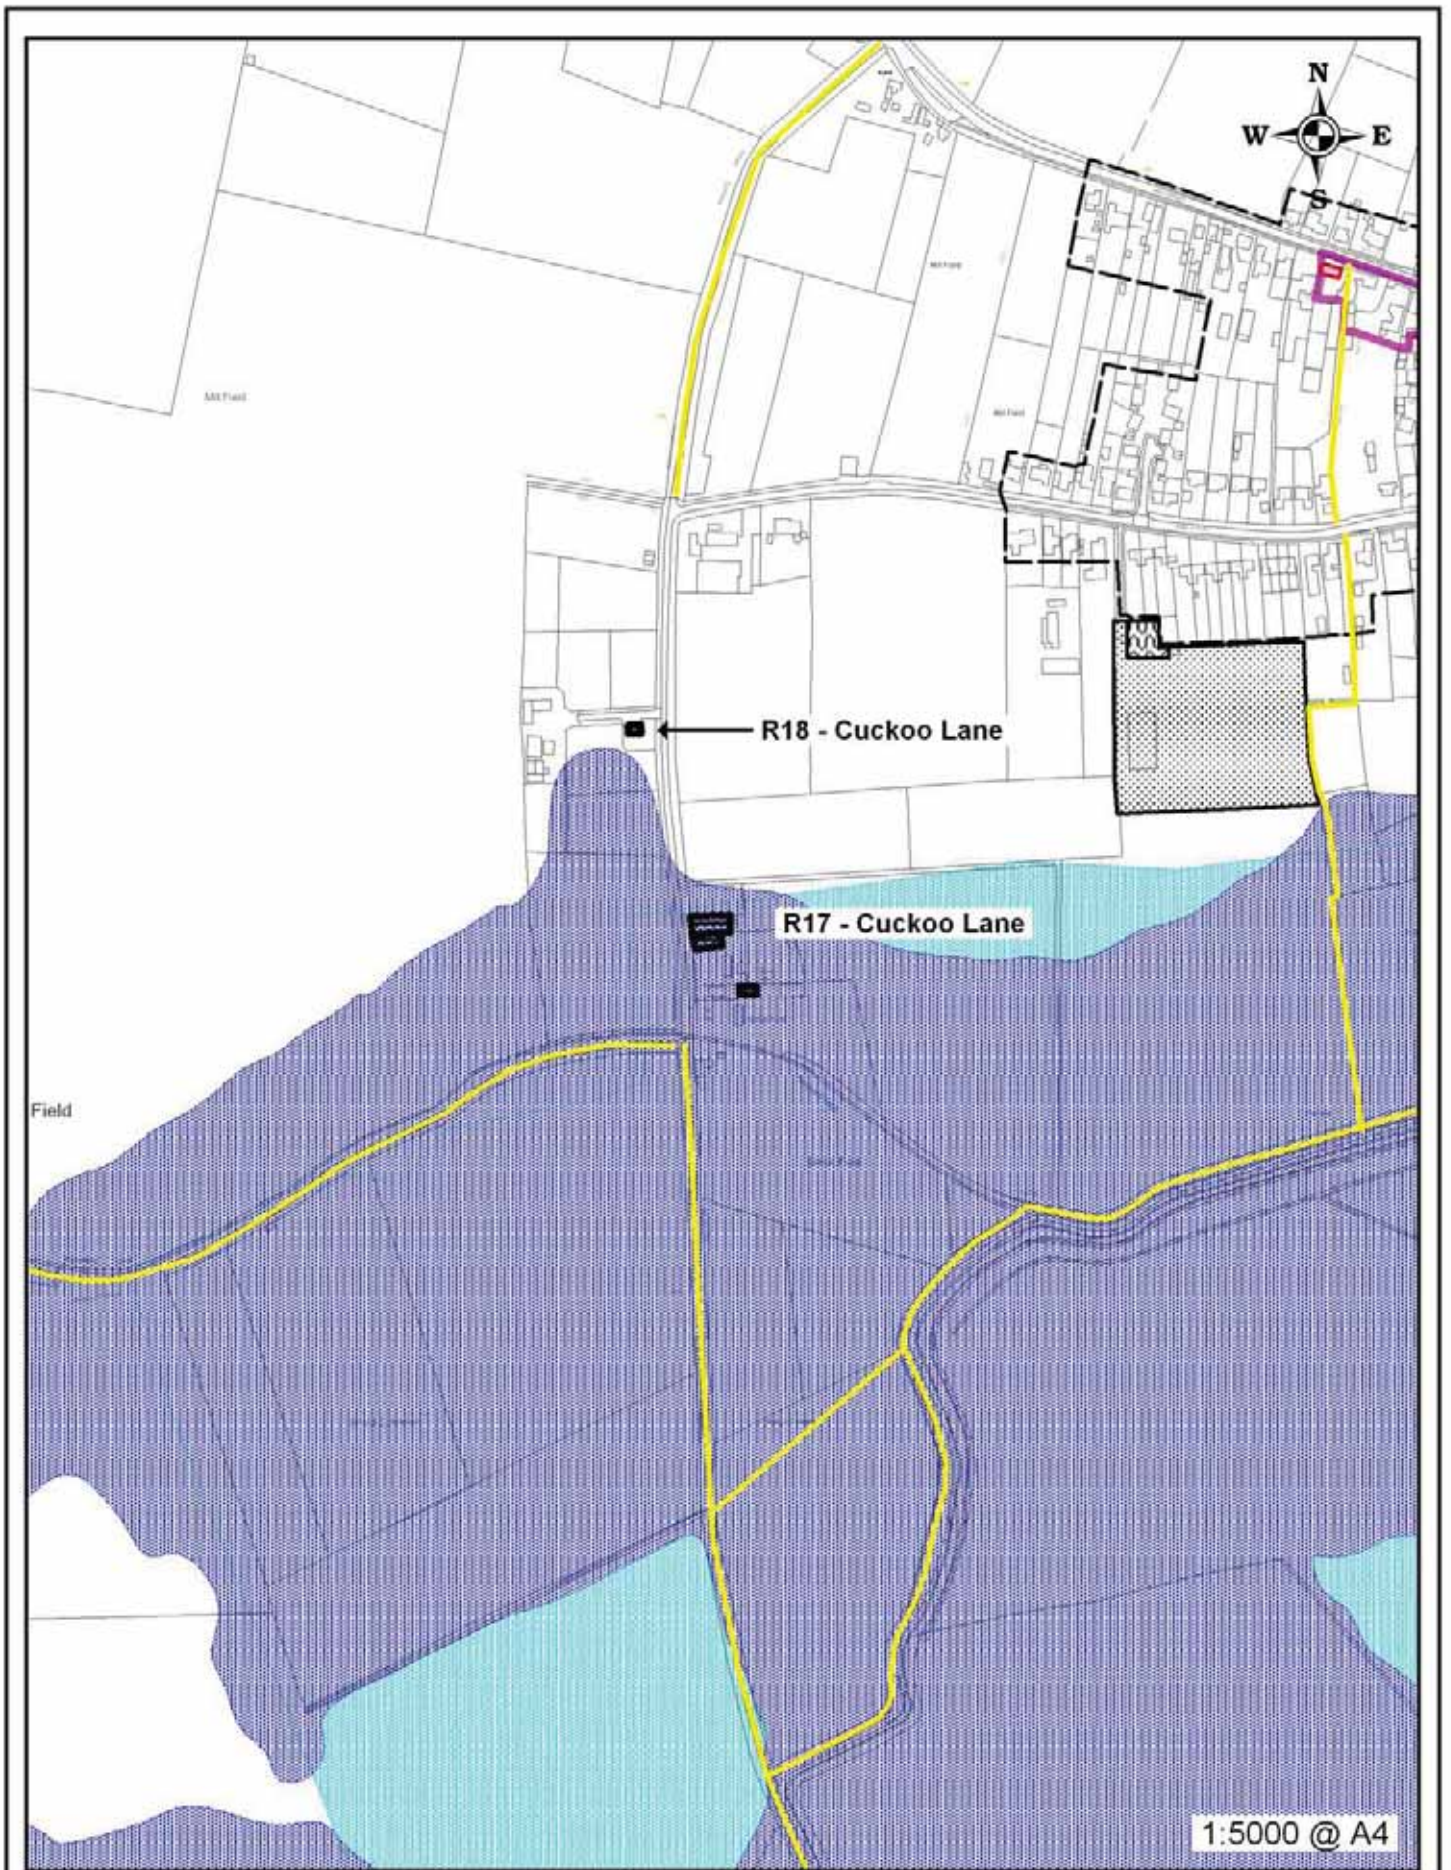

19 - Rose & Crown Road

1:5000 @ A4

Swavesey Constraints Map

Reproduced from the Ordnance Survey Mapping with the permission of the Controller of Her Majesty's Stationery Office © Crown Copyright. Unauthorised reproduction infringes Crown Copyright and may lead to prosecution or civil proceedings. SDCDC Licence 100022000 (2009)

R18 - Cuckoo Lane

R17 - Cuckoo Lane

1:5000 @ A4

Rampton Location Map

Reproduced from the Ordnance Survey Mapping with the permission of the Controller of Her Majesty's Stationery Office © Crown Copyright. Unauthorised reproduction infringes Crown Copyright and may lead to prosecution or civil proceedings. SDCDC Licence 100022000 (2009)

Rampton Constraints Map

Whaddon Location Map

Reproduced from the Ordnance Survey Mapping with the permission of the Controller of Her Majesty's Stationary Office © Crown Copyright. Unauthorised reproduction infringes Crown Copyright and may lead to prosecution or civil proceedings. SDXC Licence 100022618 (2020)

Whaddon Constraints Map