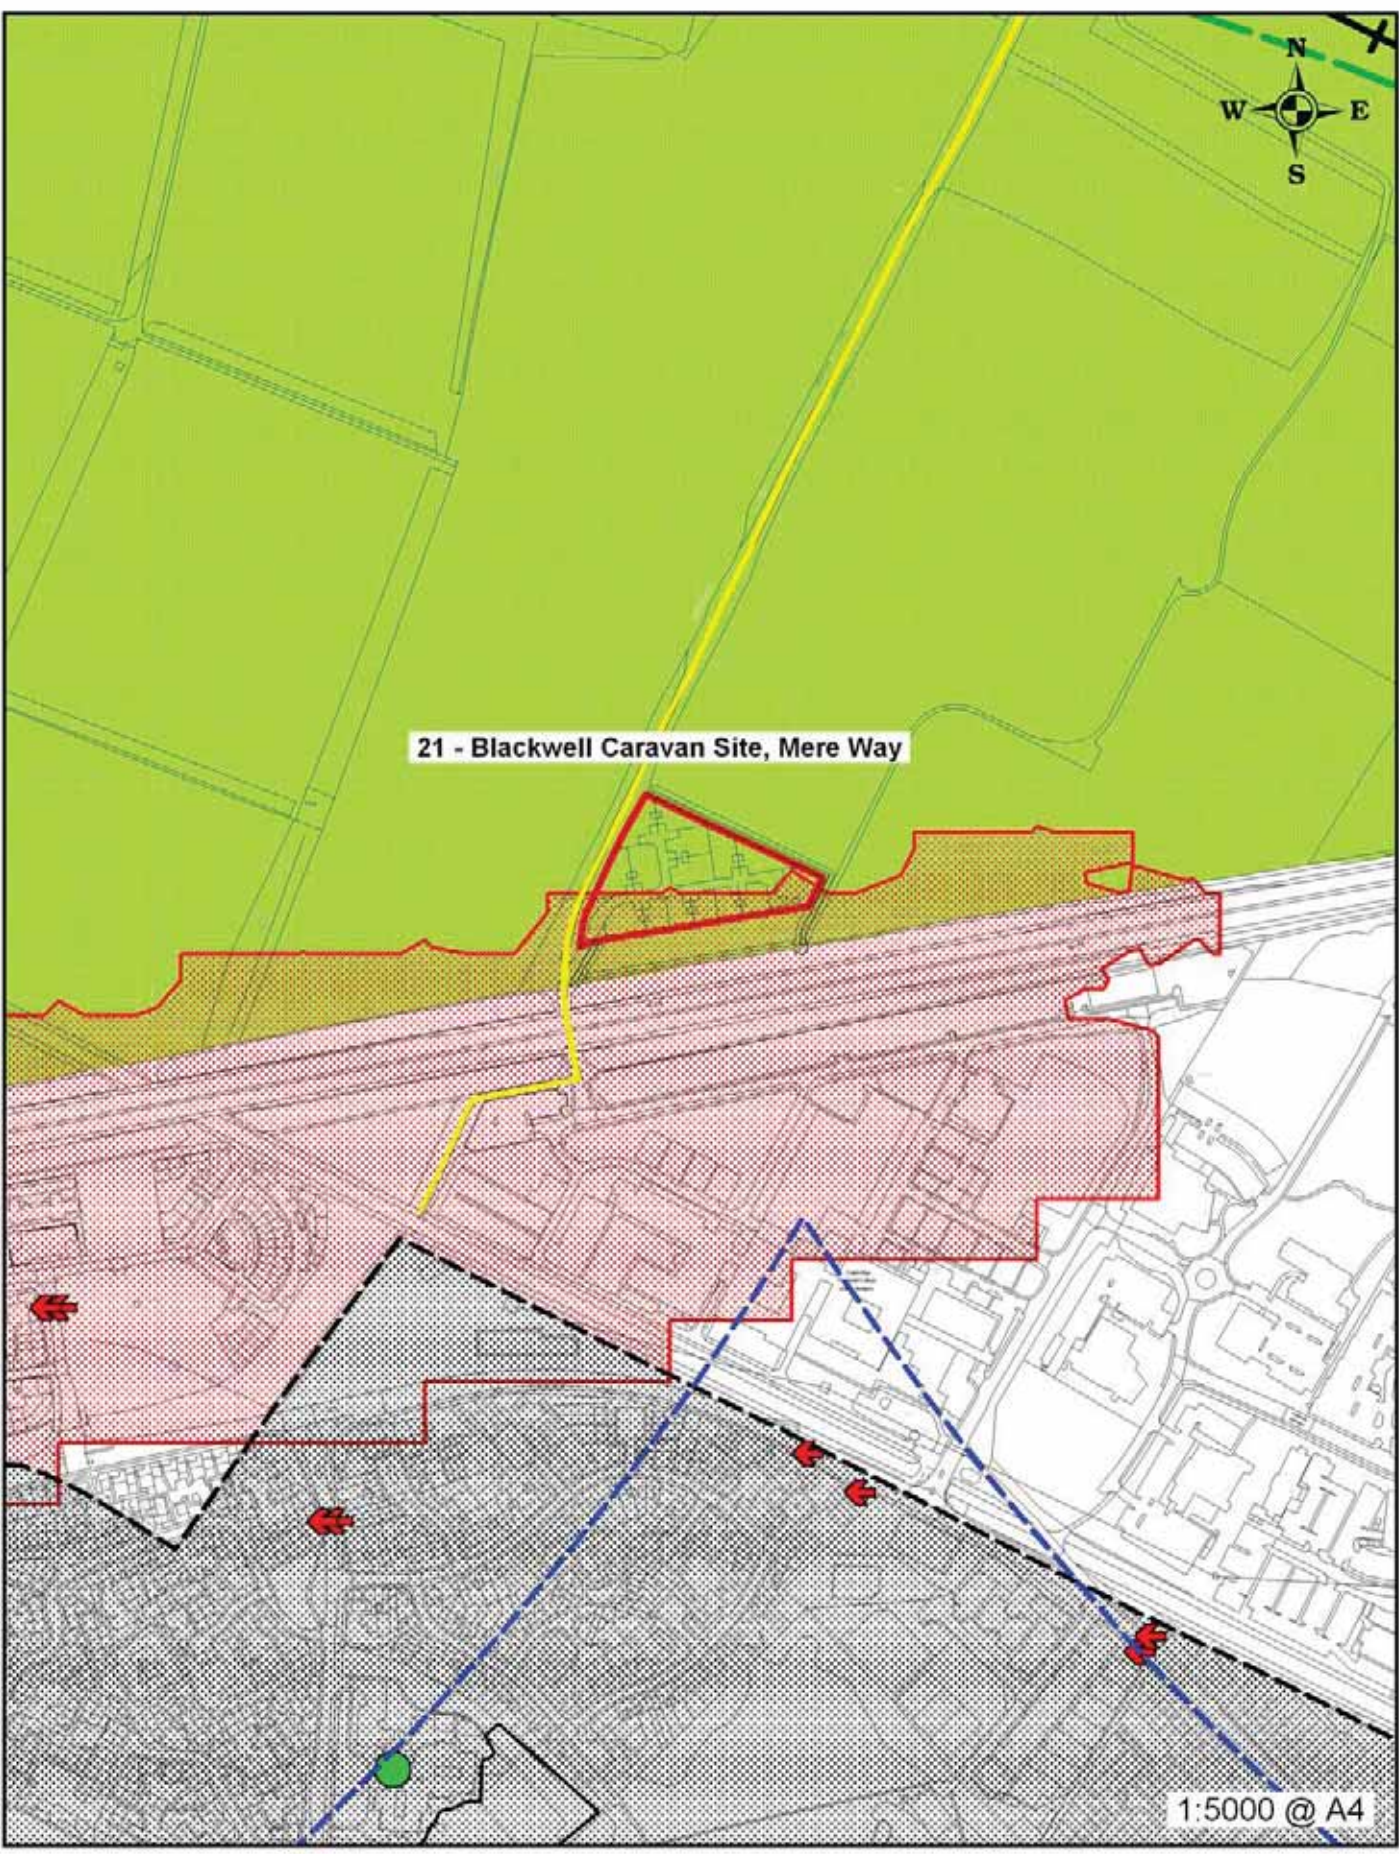

21 - Blackwell Caravan Site, Mere Way

1:5000 @ A4

Milton Location Map

Reproduced from the Ordnance Survey Mapping with the permission of the Controller of Her Majesty's Stationery Office © Crown Copyright. Unauthorised reproduction infringes Crown Copyright and may lead to prosecution or civil proceedings. OS/CN Licence 100022018 (2020)

21 - Blackwell Caravan Site, Mere Way

1:5000 @ A4

Milton Constraints Map

Reproduced from the Ordnance Survey Mapping with the permission of the Controller of Her Majesty's Stationery Office © Crown Copyright. Unauthorised reproduction infringes Crown Copyright and may lead to prosecution or civil proceedings. SCDC License 100022600 (2009)

Over Location Map

Reproduced from the Ordnance Survey Mapping with the permission of the Controller of Her Majesty's Stationery Office © Crown Copyright. Unauthorised reproduction infringes Crown Copyright and may lead to prosecution or civil proceedings. SICDC License 10002650 (2009)

19 - Rose & Crown Road

1:5000 @ A4

Swavesey Constraints Map

Reproduced from the Ordnance Survey Mapping with the permission of the Controller of Her Majesty's Stationery Office © Crown Copyright. Unauthorised reproduction infringes Crown Copyright and may lead to prosecution or civil proceedings. SDCDC Licence 100022000 (2009)