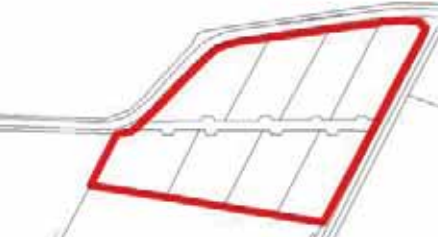

19 - Rose & Crown Road

1:5000 @ A4