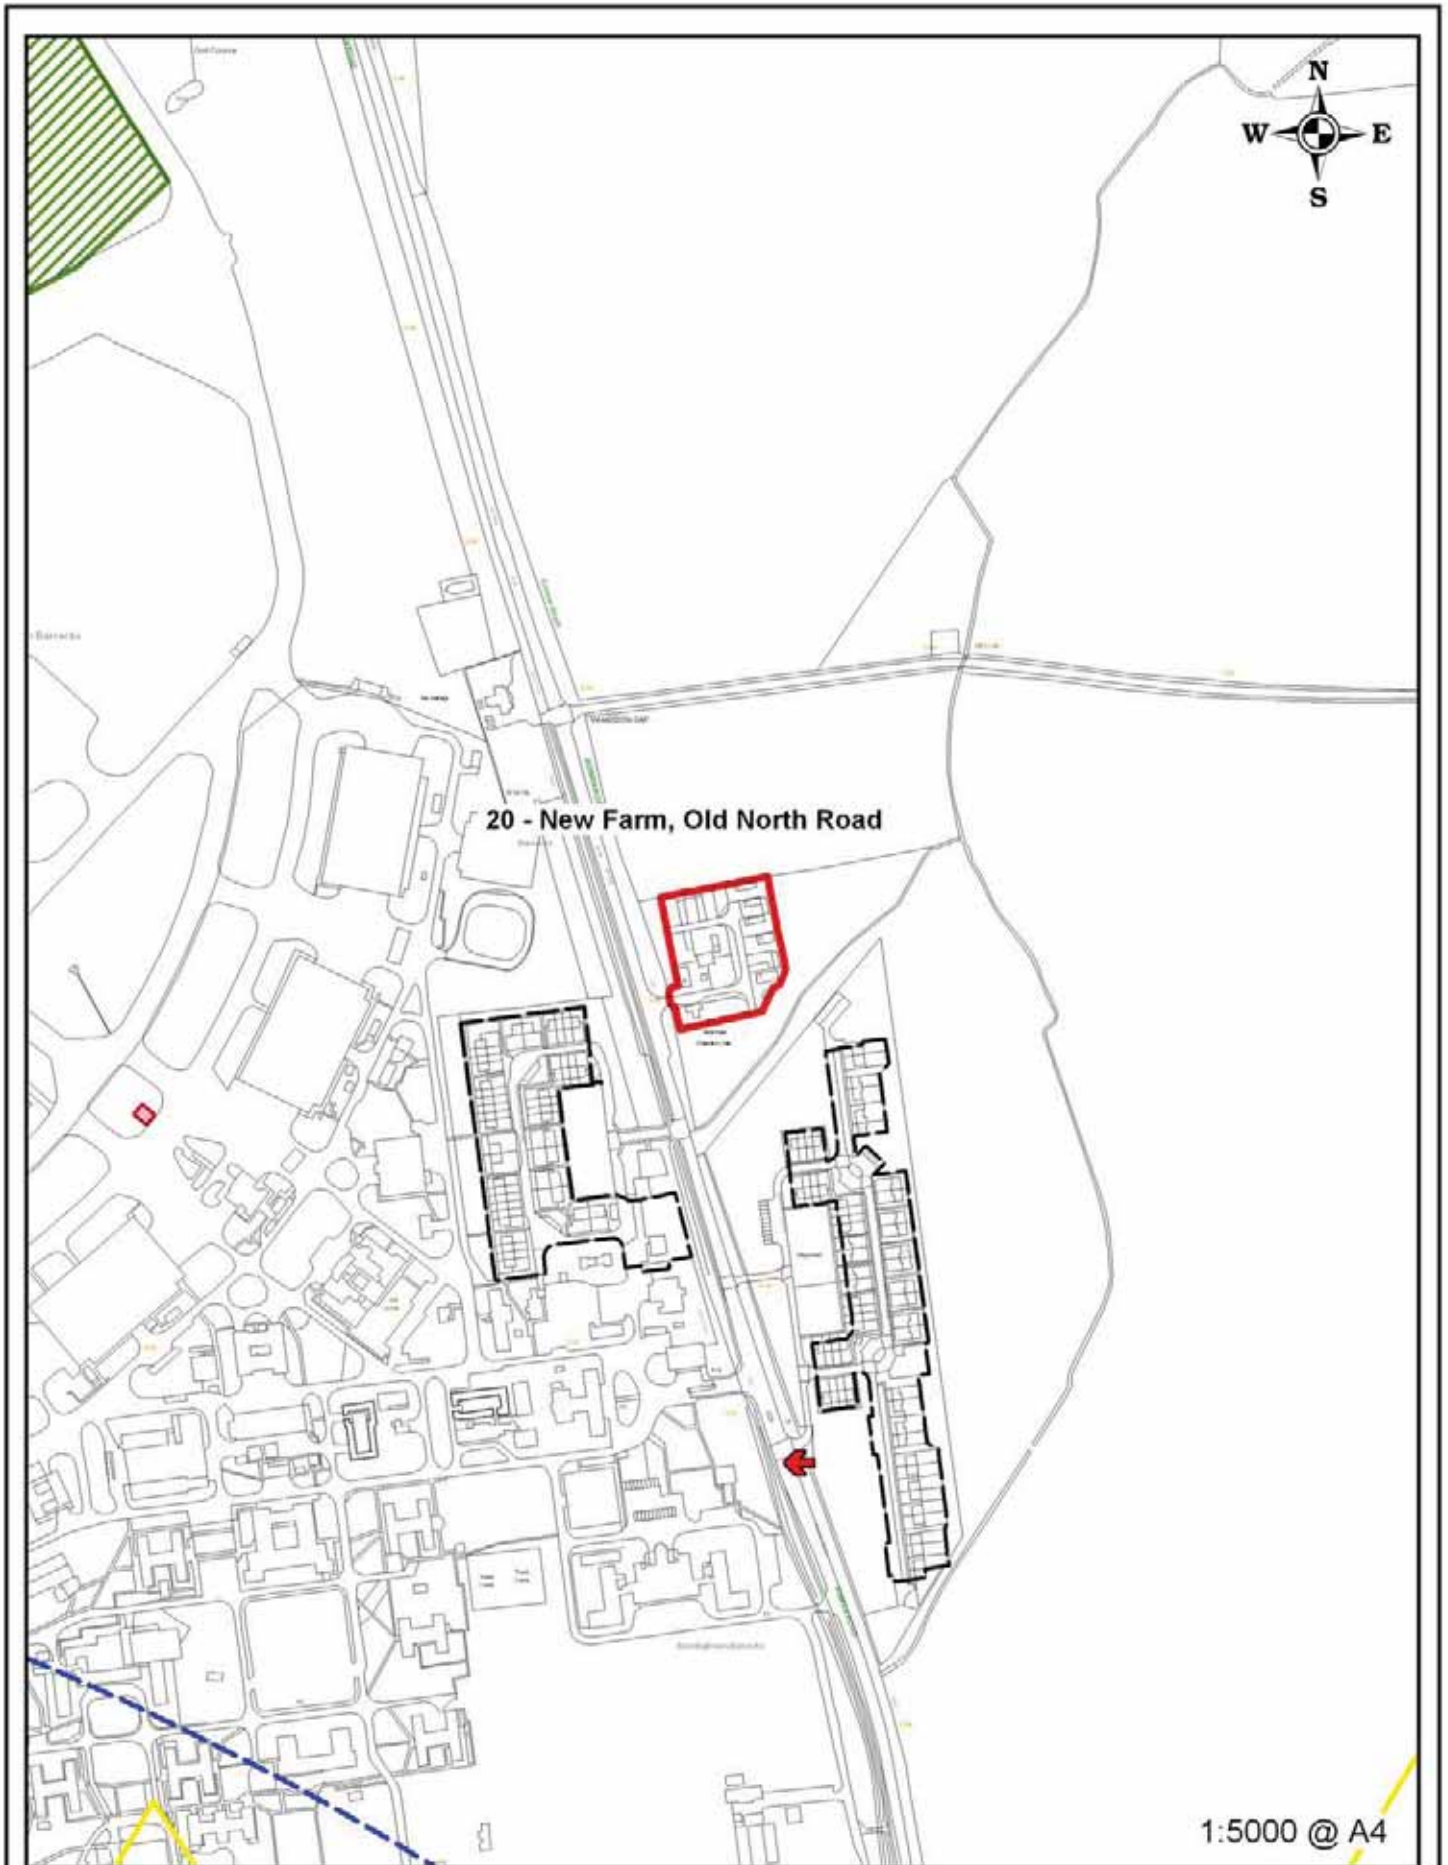

21 - Blackwell Caravan Site, Mere Way

1:5000 @ A4

Milton Constraints Map

Reproduced from the Ordnance Survey Mapping with the permission of the Controller of Her Majesty's Stationery Office © Crown Copyright. Unauthorised reproduction infringes Crown Copyright and may lead to prosecution or civil proceedings. SCDC License 100022600 (2009)

19 - Rose & Crown Road

1:5000 @ A4

Swavesey Constraints Map

Reproduced from the Ordnance Survey Mapping with the permission of the Controller of Her Majesty's Stationery Office © Crown Copyright. Unauthorised reproduction infringes Crown Copyright and may lead to prosecution or civil proceedings. SDCDC Licence 100022000 (2009)

R18 - Cuckoo Lane

R17 - Cuckoo Lane

1:5000 @ A4

Rampton Location Map

Reproduced from the Ordnance Survey Mapping with the permission of the Controller of Her Majesty's Stationery Office © Crown Copyright. Unauthorised reproduction infringes Crown Copyright and may lead to prosecution or civil proceedings. SDCDC Licence 100022000 (2009)

Whaddon Constraints Map